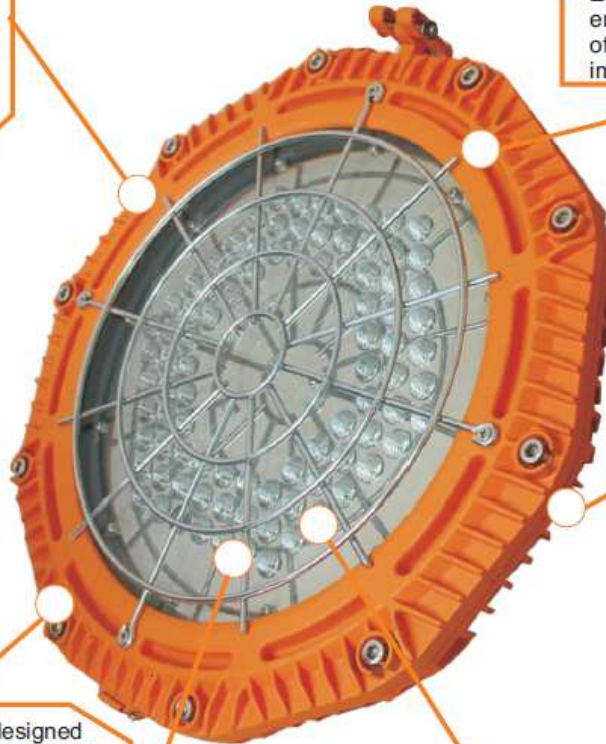

### Paramètres photométriques

Référence	Couleur	CCT (K)	IRC	Lumen (lm)
Ex-KF120CH-D	Cool white	5400-6400	70	11500
Ex-KF150CH-D	Cool white	5400-6400	70	14400

Type	Angle	Candela distribution
H6V6	120°	D

## Ex-KF Projecteurs LED ATEX 'Frogs'

Terminal compartment is isolated with the led source compartment. Enhance isolation, ensure safety. More easy for connection and maintenance.

Explosion proof aluminium alloy enclosure, high performance of anti-impact. Can endure 20J impact.

Adjusting plate, customer can adjust different angles.

Anti-off designed screw to reduce the time for installation and maintenance.

OSRAM LED source, high efficiency and lumen output.

The led is clung to the enclosure, which can make the heat sink very fast, low down the junction temp.