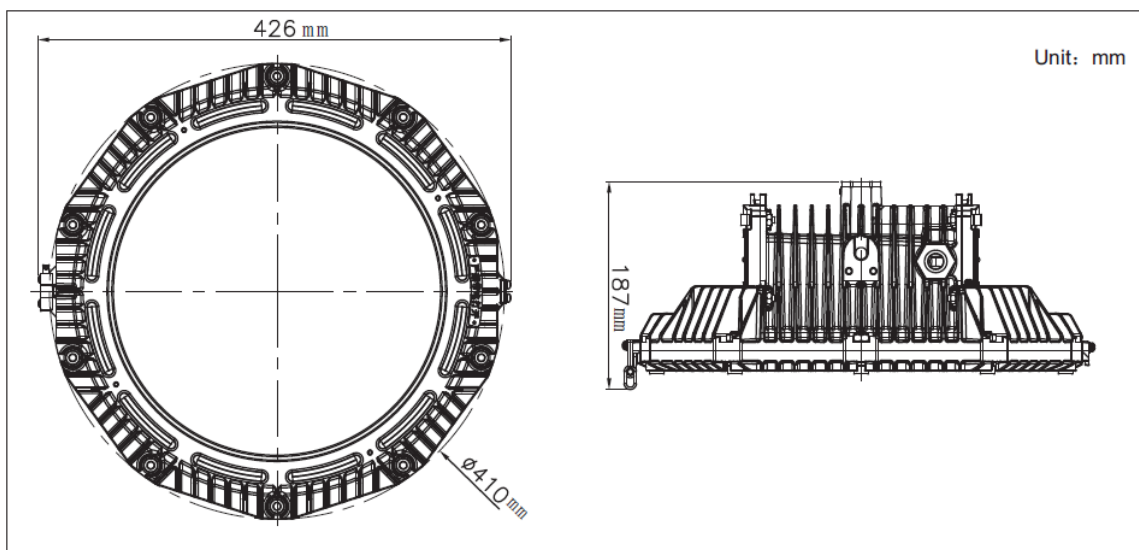

Ex-KF Projecteurs LED ATEX 'Frogs'