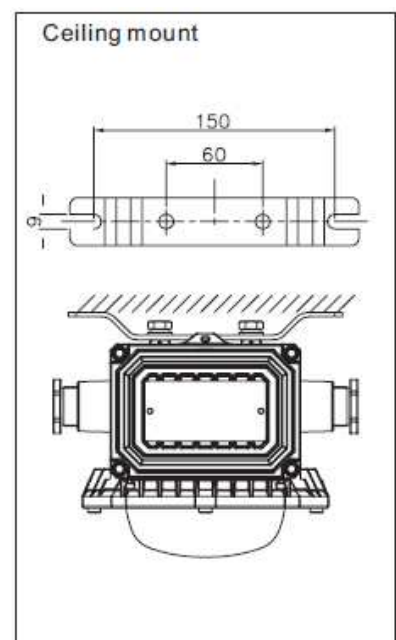

Ex-KTFB ATEX Spot à LED 'Tree frogs'

Ex-KTFB ATEX Spot à LED 'Tree frogs'

Type d'éclairage

Autres sur demande

Montage plafond

Accessoires

NO.	Installation accessories	Picture	Material	Weight (Unit : Kgs)	QTY /Luminaire	Remarks
1	Bracket		SPCC	0.4Kg	1	