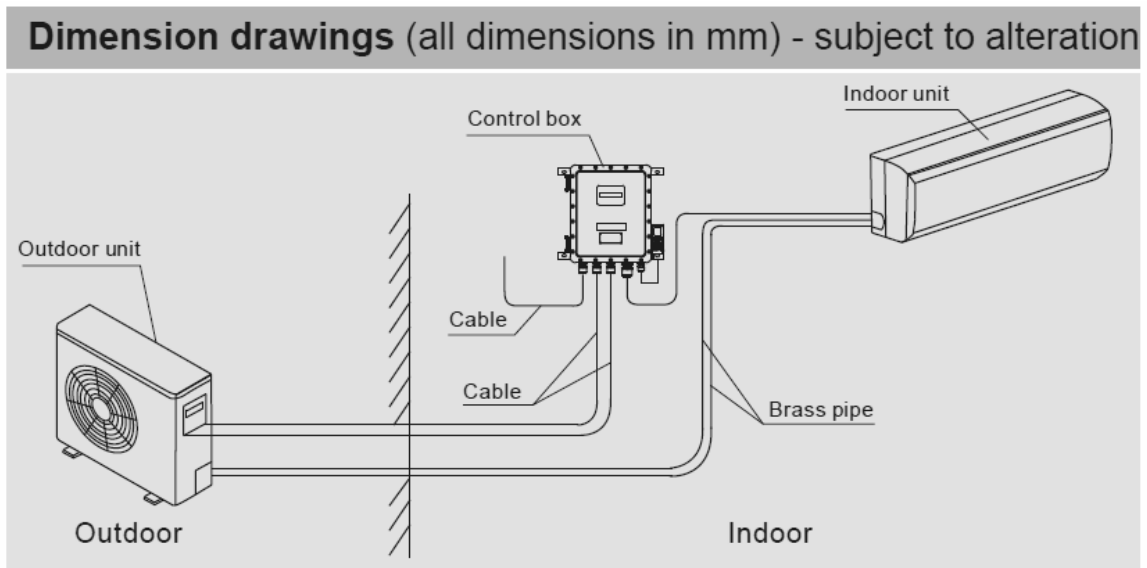

Technical drawings:

Technical data:

Type		BKF-71/220EU
Cooling capacity	W	7260
	BTU	24000
Rated voltage / Frequency (V/Hz)		220/50
Input power (P)		3P
Cooling input power/Current (W/A)		2200/10
Applications areas (m ²)		29-38
Sound level (dB)	Indoor unit	48
	Outdoor unit	56
Outline dimensions (L x W x H) (mm)	Indoor unit	1178 x 326 x 253
	Outdoor unit	980 x 790 x 427
	Control box	690 x 430 x 211
Weight (kg)	Indoor unit	24
	Outdoor unit	74
	Control box	30