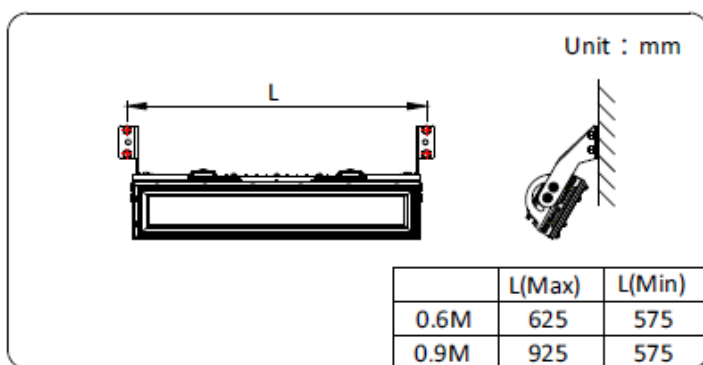

Wall mounting (Stanchion bracket SBT-SF-U-O)

Accessories

Installations accessories	Reference	Photo	Material	Weight (kg)	QTY
Pipe clamp	PCP-SF-U-O		Q235	2	2
Bracket	BR-SF-U-O		Q235	0,8	2
Stanchion bracket	SBT-SF-U-O		Q235	2,6	2