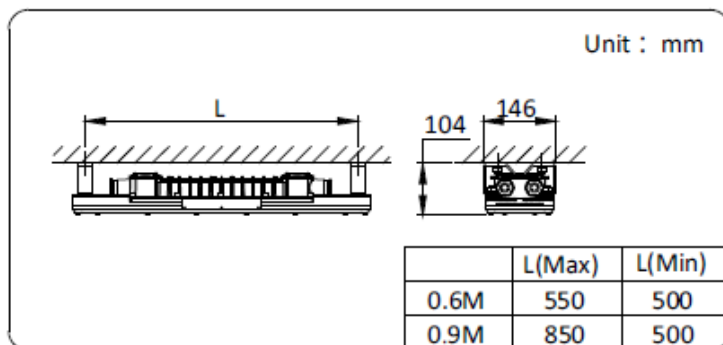

Ex-KSF721200 ATEX LED Lighting Swordfish 72W

Ceiling mounting Bracket BR-SF-U-O