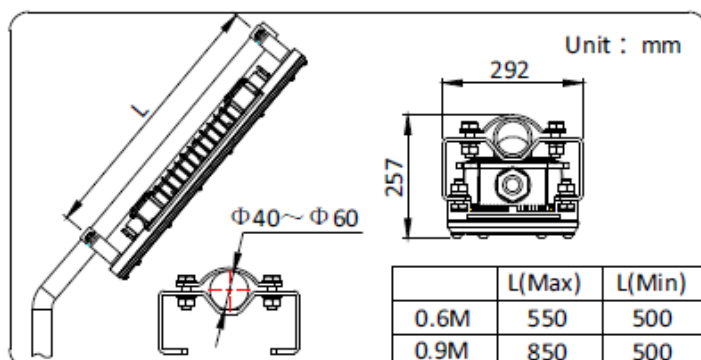

Pipe mounting (Pole bracket PCP-SF-U-O)