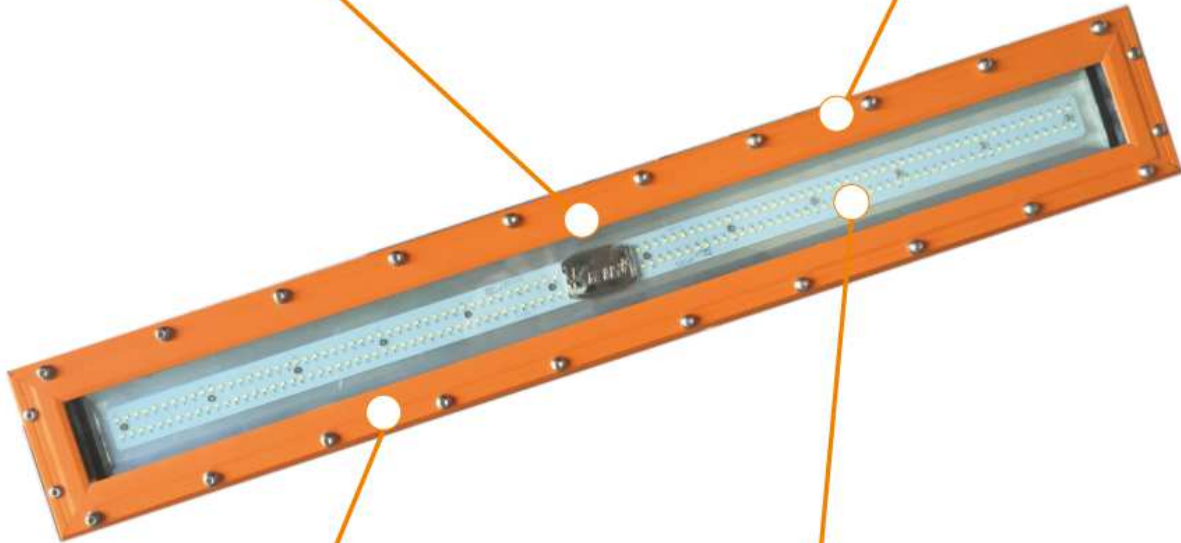

Shock and vibration resistant tempered glass, reduces the risk of premature failure.

OSRAM LED source. High efficiency lumen output and high CRI.

Reference

Ex	KSF	XX	XX	XXX	XXXX	XX	X	X
Type	Series	Power	Input voltage	Size	Candela	CCT	Update	English
<i>Ex proof</i>	<i>KSF-Sword fish</i>	<i>72W</i>	<i>AC-100-277V</i>	<i>900*136*85mm</i>	<i>H7V7</i>	<i>CH</i>	<i>U</i>	<i>E</i>

(*others voltage parameters on request)

Photometric parameters

Reference	TEMP	CCT (K)	CRI	Luminous flux (lm)
Ex-KSF721200H7V7CH-E	Cool white	5400-7000	80	9828

Type	Beam angle*
H7V7	120°

Type	Size (mm)	Weight (Kg)	Amb Temp	Max surface Temp (C°)	Protection degree	Insulation
Ex-KSF721200H7V7CH-E	900*136*85	8.7	-20 / +55°C	46	IP66	I

Ex-KSF721200 ATEX LED Lighting Swordfish 72W

OSRAM LED source , high efficacy and lumen output.

Industrial aluminium alloy enclosure, high performance of anti- impact. Can endure 10J impact.

Copper -Free Aluminum enclosure , anti-corrosion. Suitable for different application.

LED clung to the enclosure which make heat dissipation fast. Lower the junction Temp.

Ex-KSF721200 ATEX LED Lighting Swordfish 72W

Dimensions

Pipe mounting (Pole bracket PCP-SF-U-O)

Ex-KSF721200 ATEX LED Lighting Swordfish 72W