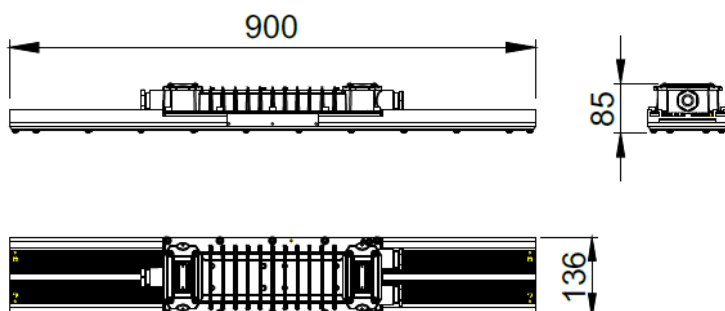

LED clung to the enclosure which make heat dissipation fast. Lower the junction Temp.

Ex-KSF721200 ATEX LED Lighting Swordfish 72W

Dimensions

Pipe mounting (Pole bracket PCP-SF-U-O)

Ex-KSF721200 ATEX LED Lighting Swordfish 72W