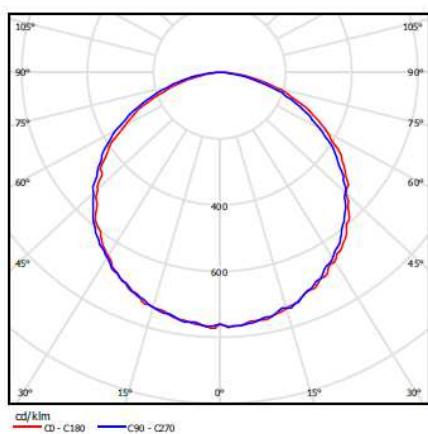

Ex-KSF721200 ATEX LED Lighting Swordfish 72W