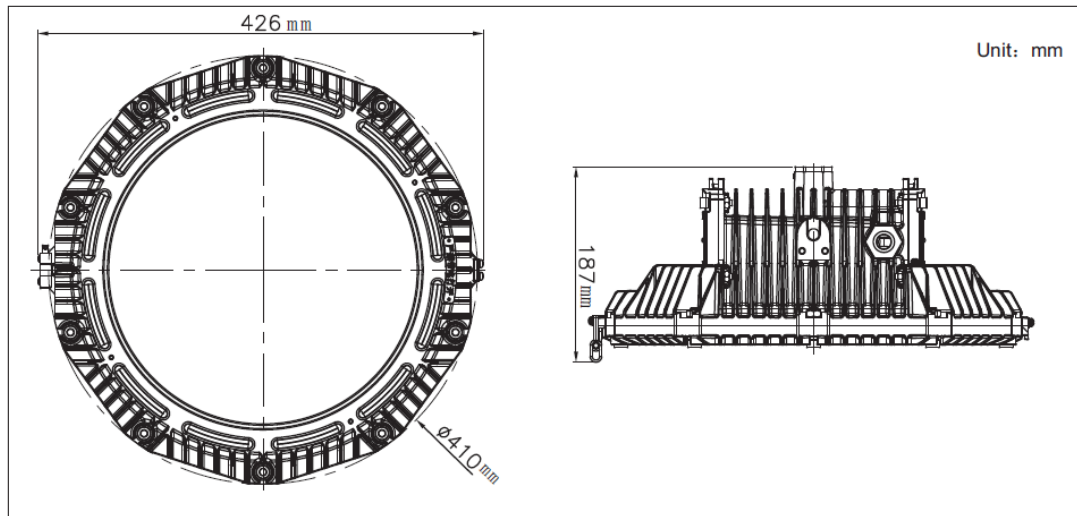

Ex-KF120CH-E ATEX 120W LED Floodlight Frogs