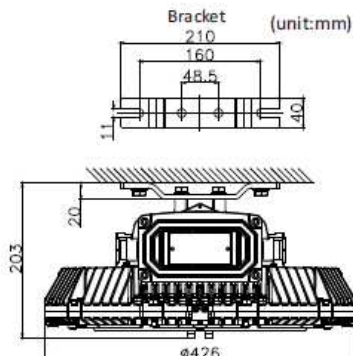

Ex-KF120CH-E ATEX 120W LED Floodlight Frogs

Ceiling mounting (Bracket BR-F-O)