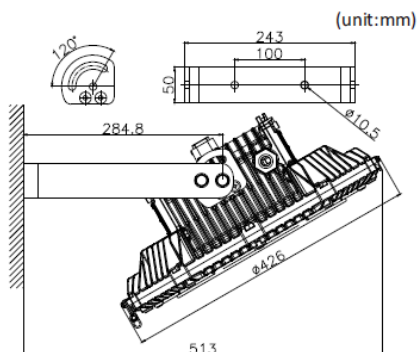

Wall mounting (Stanchion bracket SBT-F-O)