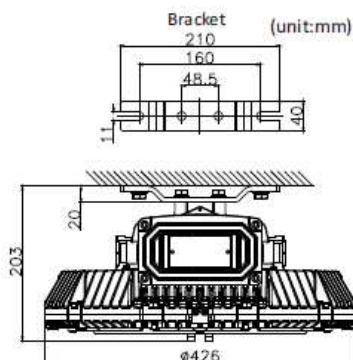

Ex-KF150CH-E ATEX 150W LED Floodlight Frogs

Ceiling mounting (Bracket BR-F-O)