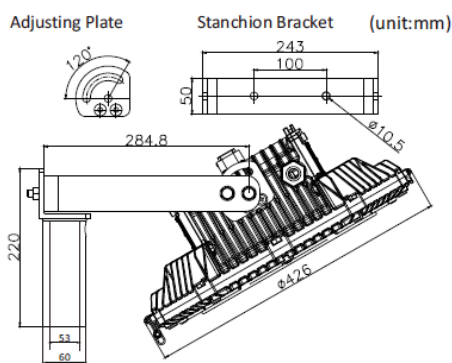

Pole mounting (Stanchion bracket 2, SBT-F-O + SBT2-F-O)

Accessories

Installations accessories	Reference	Photo	Material	Weight (kg)	QTY
Bracket	BR-F-O		Q235	0,4	1
Stanchion bracket 1	SBT-F-O		Q235	1,63	1
Stanchion bracket 2	SBT-F-O + SBT2-F-O		Q235	1,89	1