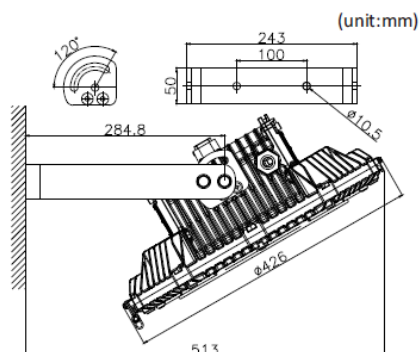

Wall mounting (Stanchion bracket SBT-F-O)