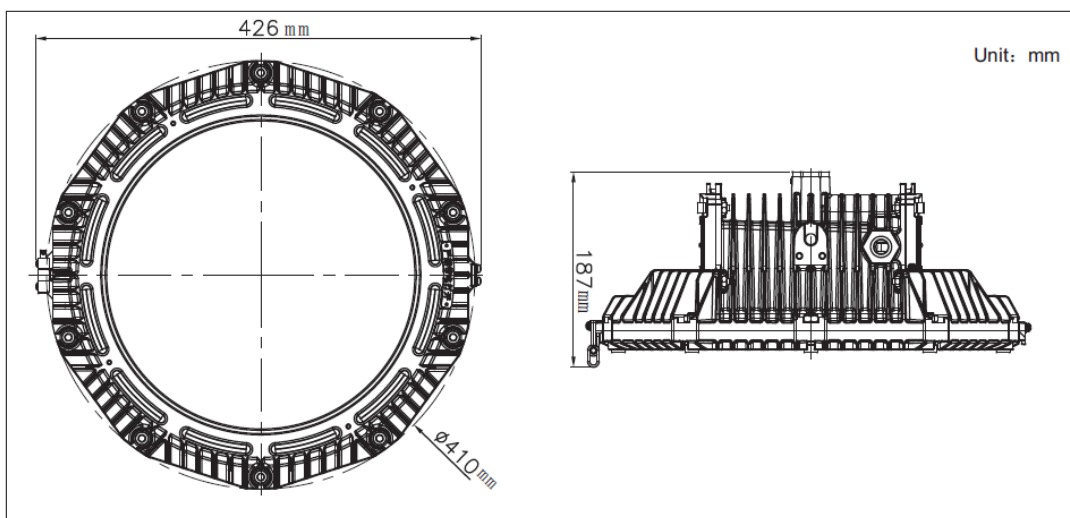

Ex-KF150CH-E ATEX 150W LED Floodlight Frogs